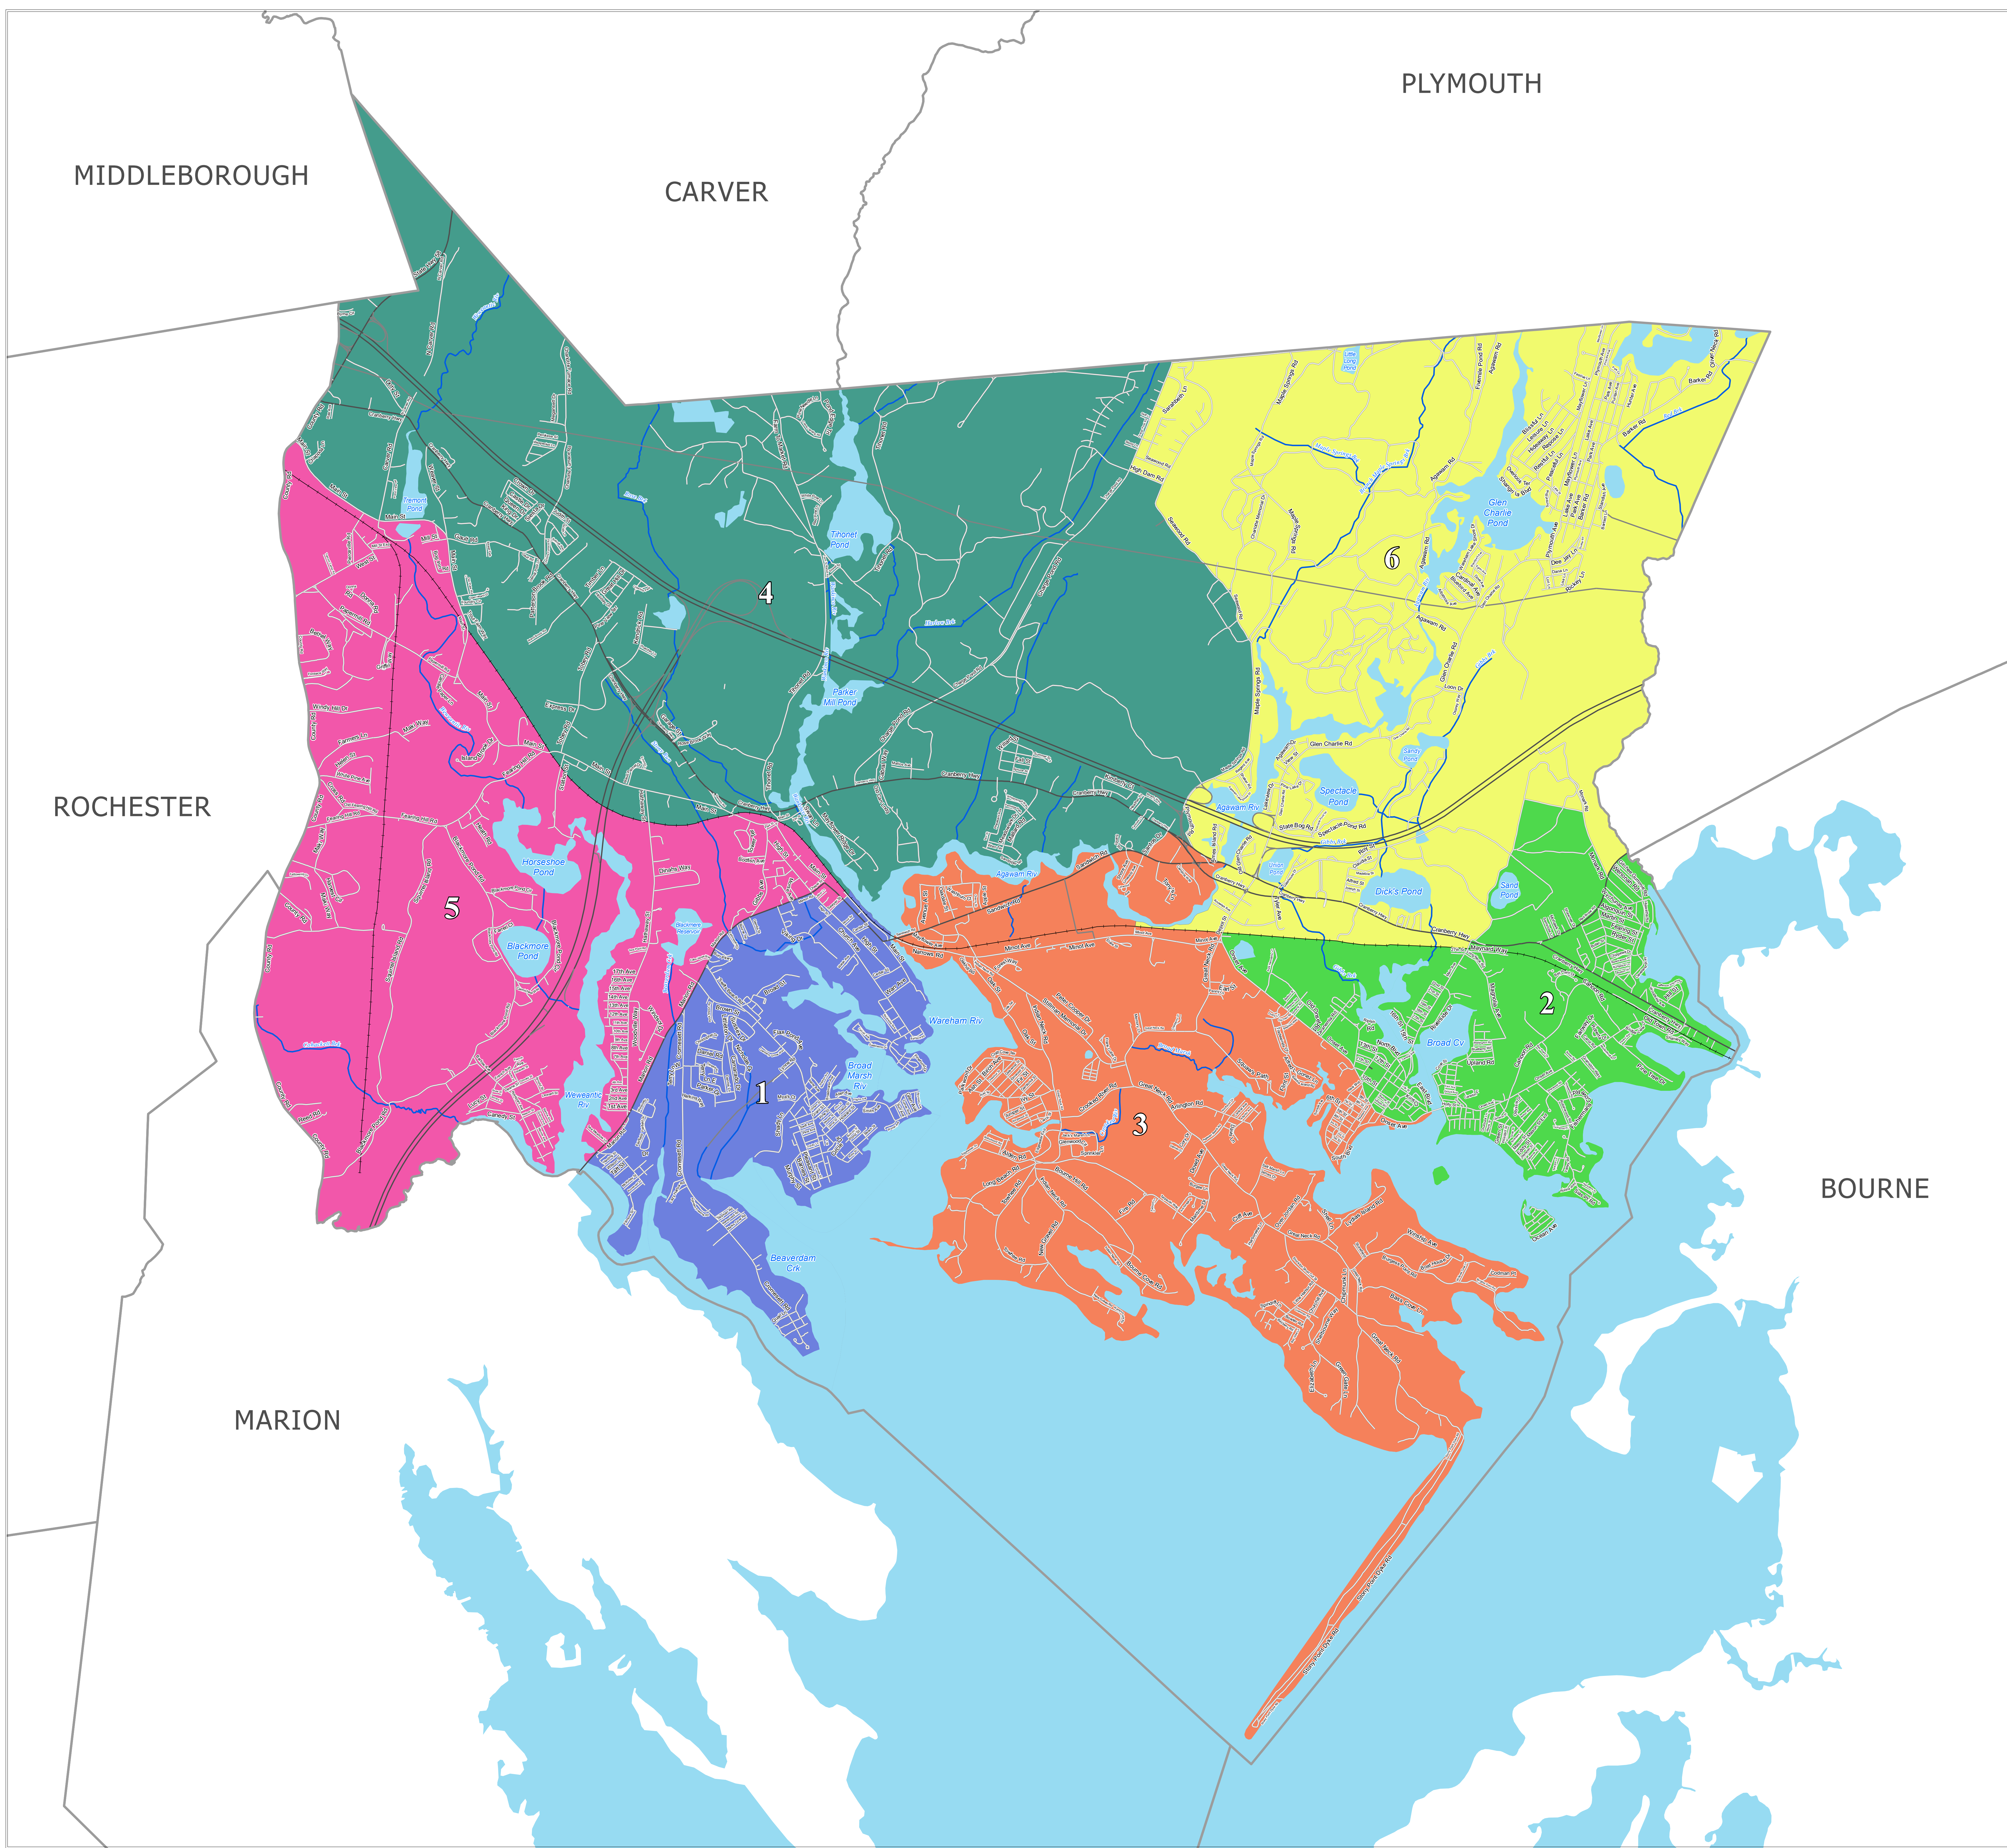

Town of Wareham

Map Prepared for the Town of Wareham
 Courtesy of William F. Galvin, Census Liaison
 Secretary of the Commonwealth

2020 Population - - 23,303

Minimum 5%	Target Population	Maximum 5%
3,690	3,884	4,000

Precinct Boundaries Wareham

Precinct	2020 Population	Variance
1	3,730	-3.96
2	3,797	-2.24
3	3,912	0.72
4	3,894	0.26
5	3,992	2.78
6	3,978	2.42

Population is based on the official U.S. 2020 Census block-level data.
Boundaries effective December 31, 2021

Legend

- Municipal Boundary
- Geographical Features**
- Major Road
- Local Road
- Railroad
- Other Municipal Features
- Streams, Rivers
- Coastal Water, Lakes, Ponds, Major Rivers