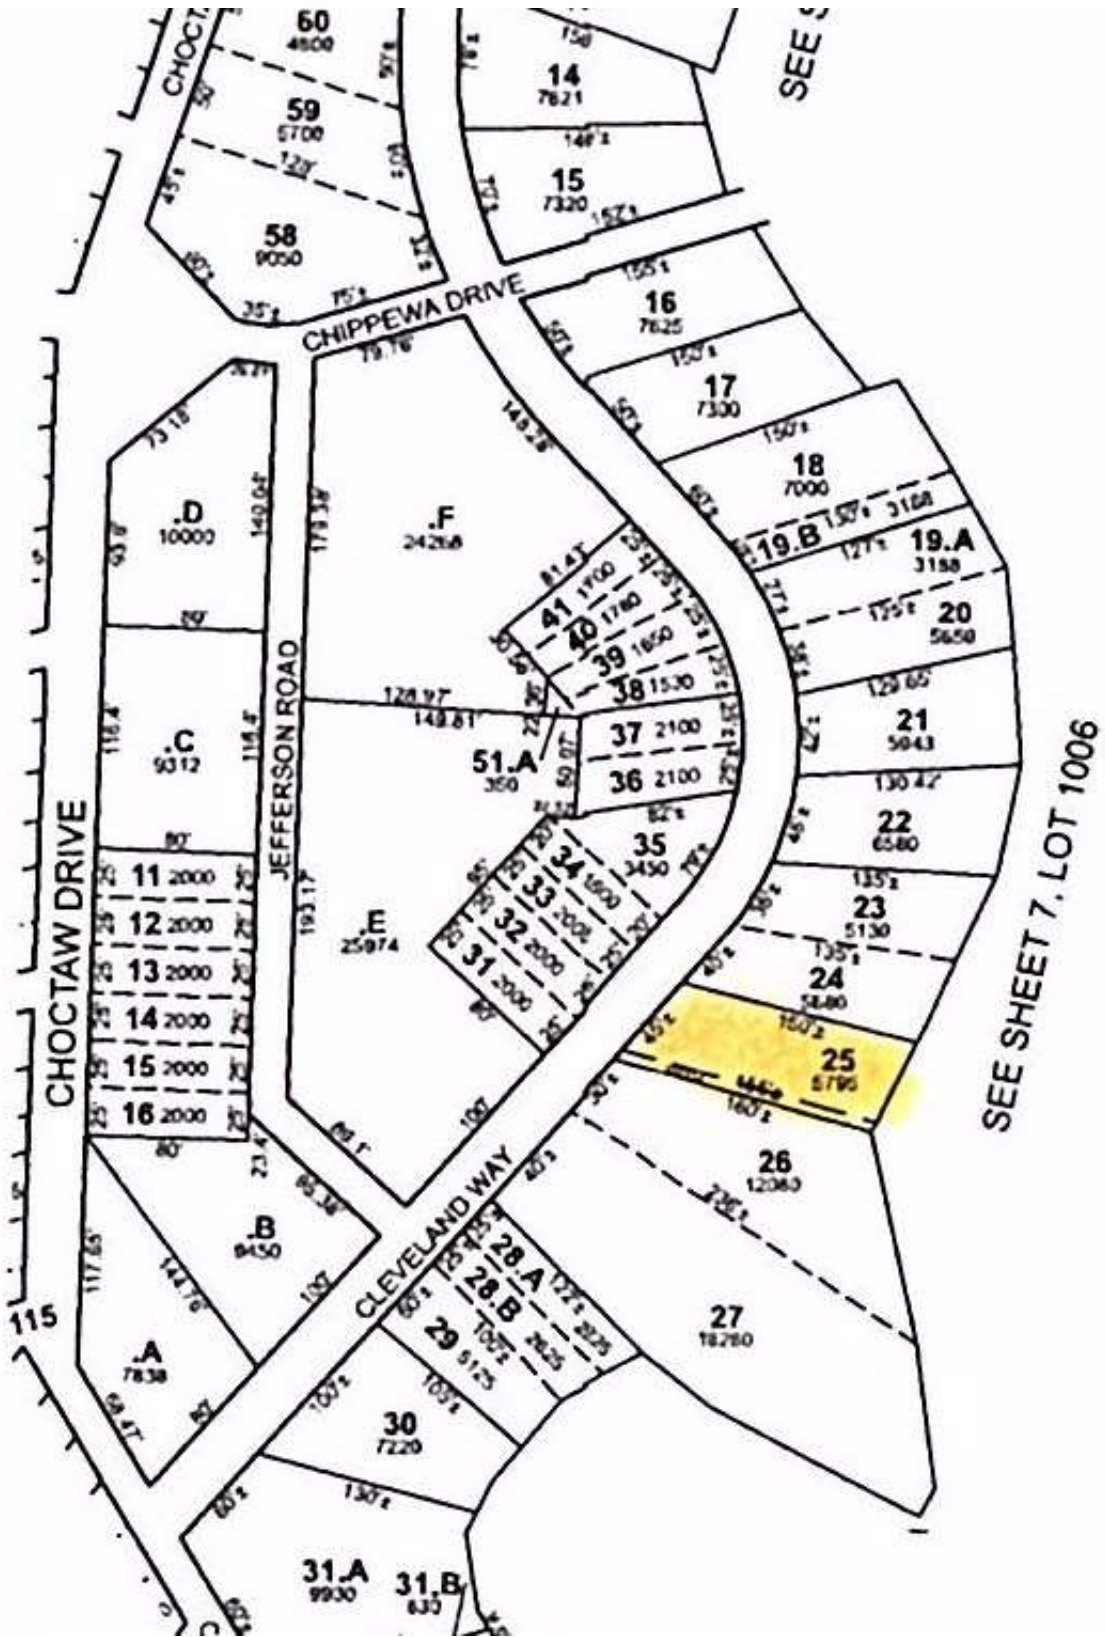

ASSESSOR'S MAP 7B2 SEGMENT

WAREHAM ZONING BOARD OF APPEALS
LOAN LACOY
15 Cleveland Way