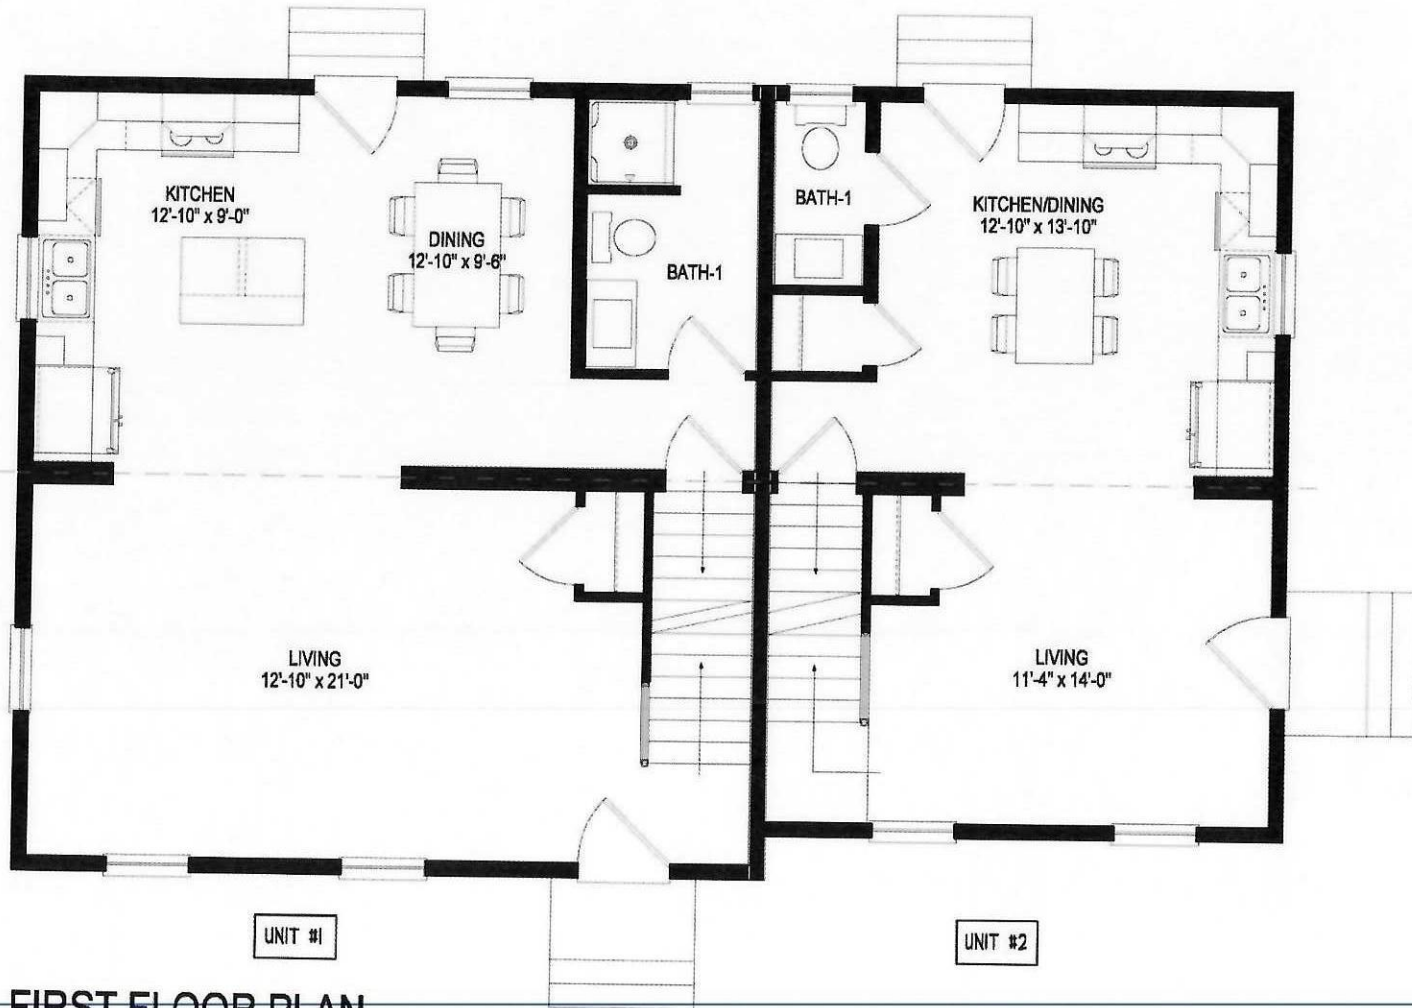

HUNTINGTON
HOMES SINCE 1978

Simpson Duplex

Specs

- Floors:
- Bedrooms: **5**
- Bathrooms: **4**
- Sq. Feet: **2366**
- **Multi-Family**

HUNTINGTON
HOMES SINCE 1978

FIRST FLOOR PLAN

27'-6"x44' - 1183SF

UNIT #1

UNIT #2

SECOND FLOOR PLAN

27'-6"x44' - 1183SF