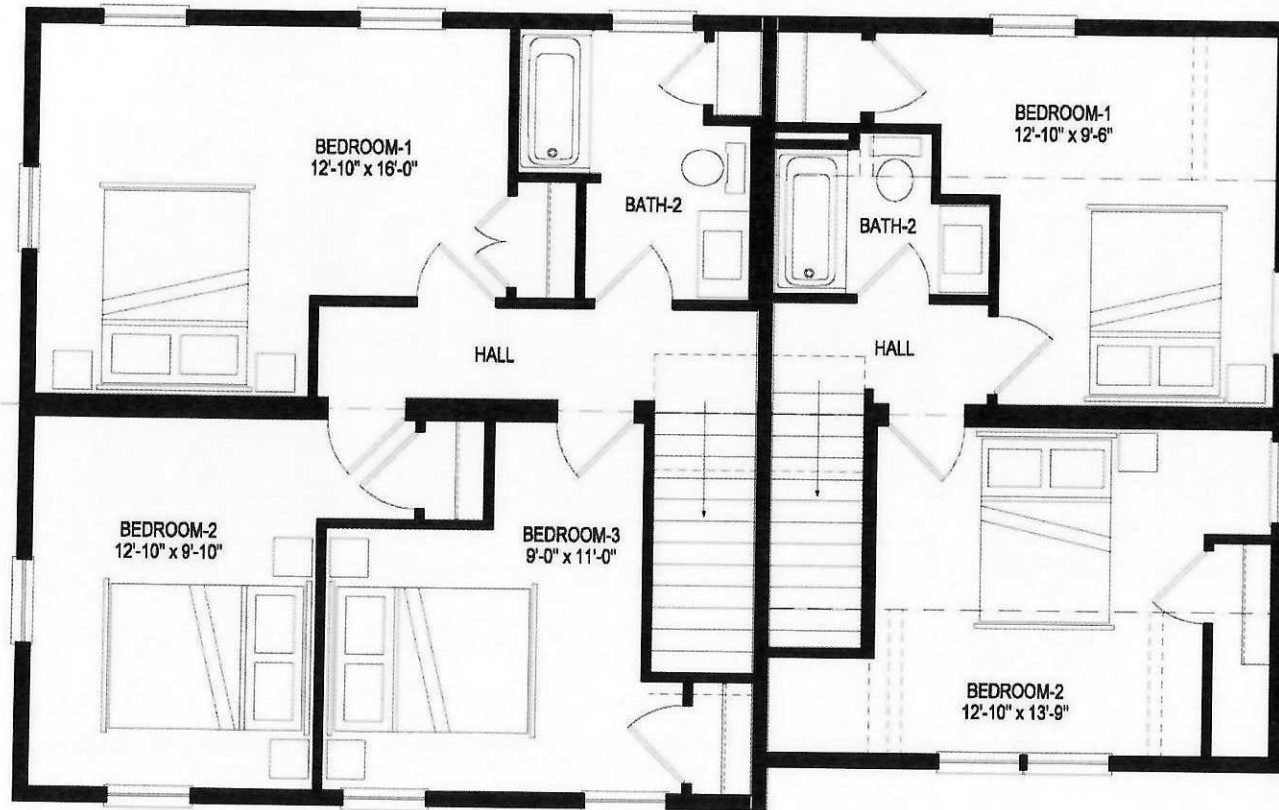

HUNTINGTON
HOMES SINCE 1978

Simpson Duplex

Specs

- Floors:
- Bedrooms: **5**
- Bathrooms: **4**
- Sq. Feet: **2366**
- **Multi-Family**

HUNTINGTON
HOMES SINCE 1978

FIRST FLOOR PLAN

27'-6"x44' - 1183SF

UNIT #1

UNIT #2

SECOND FLOOR PLAN

27'-6"x44' - 1183SF