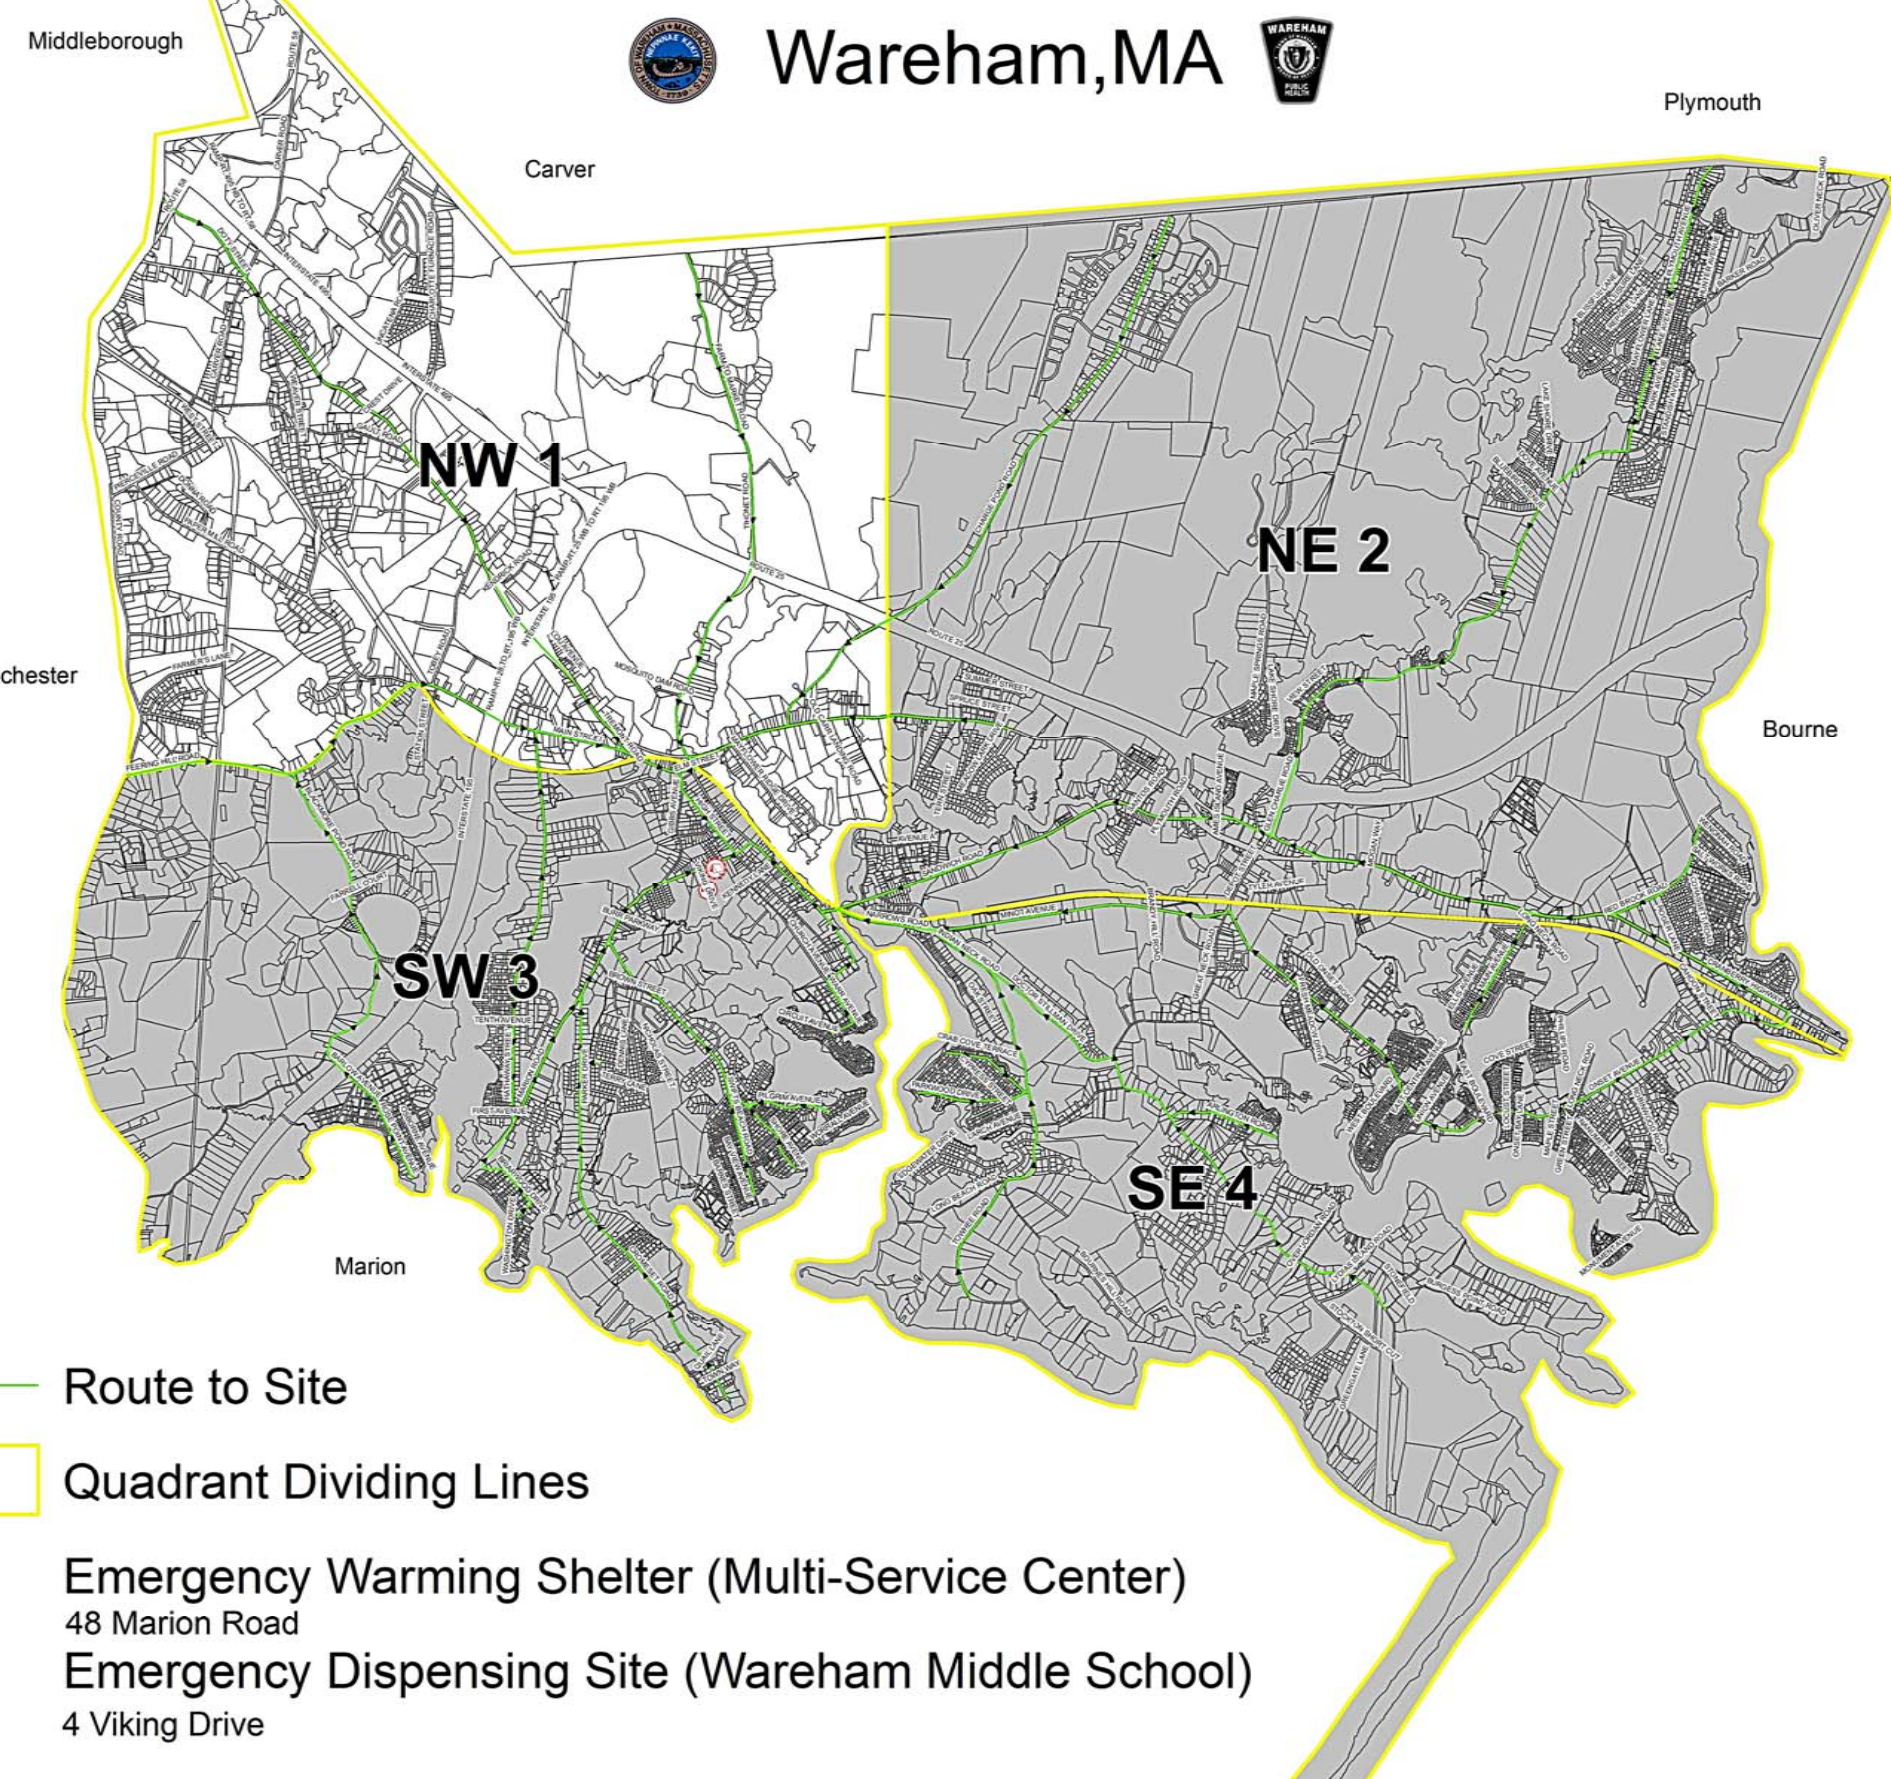

# Emergency Travel Route

Emergency Dispensing Site - Emergency Warming Shelter

### Northwest Quadrant 1

All residents living in the Northwest Quadrant #1, proceed to Main Street from Fearing Hill Road, to Tihonet Road and Cranberry Highway, to Gibbs Avenue. Proceed to Marion Road (Route 6) to Town Hall entrance.

Return Route: Exit Town Hall complex via Viking Drive, turn left onto Marion Road proceed to Gibbs Avenue to Main Street, and return to your respective neighborhoods.

Produced By: Matt Bianchi  
Source: Matt Bianchi, Mass GIS

- Route to Site
- Quadrant Dividing Lines
- Emergency Warming Shelter (Multi-Service Center)  
48 Marion Road
- Emergency Dispensing Site (Wareham Middle School)  
4 Viking Drive