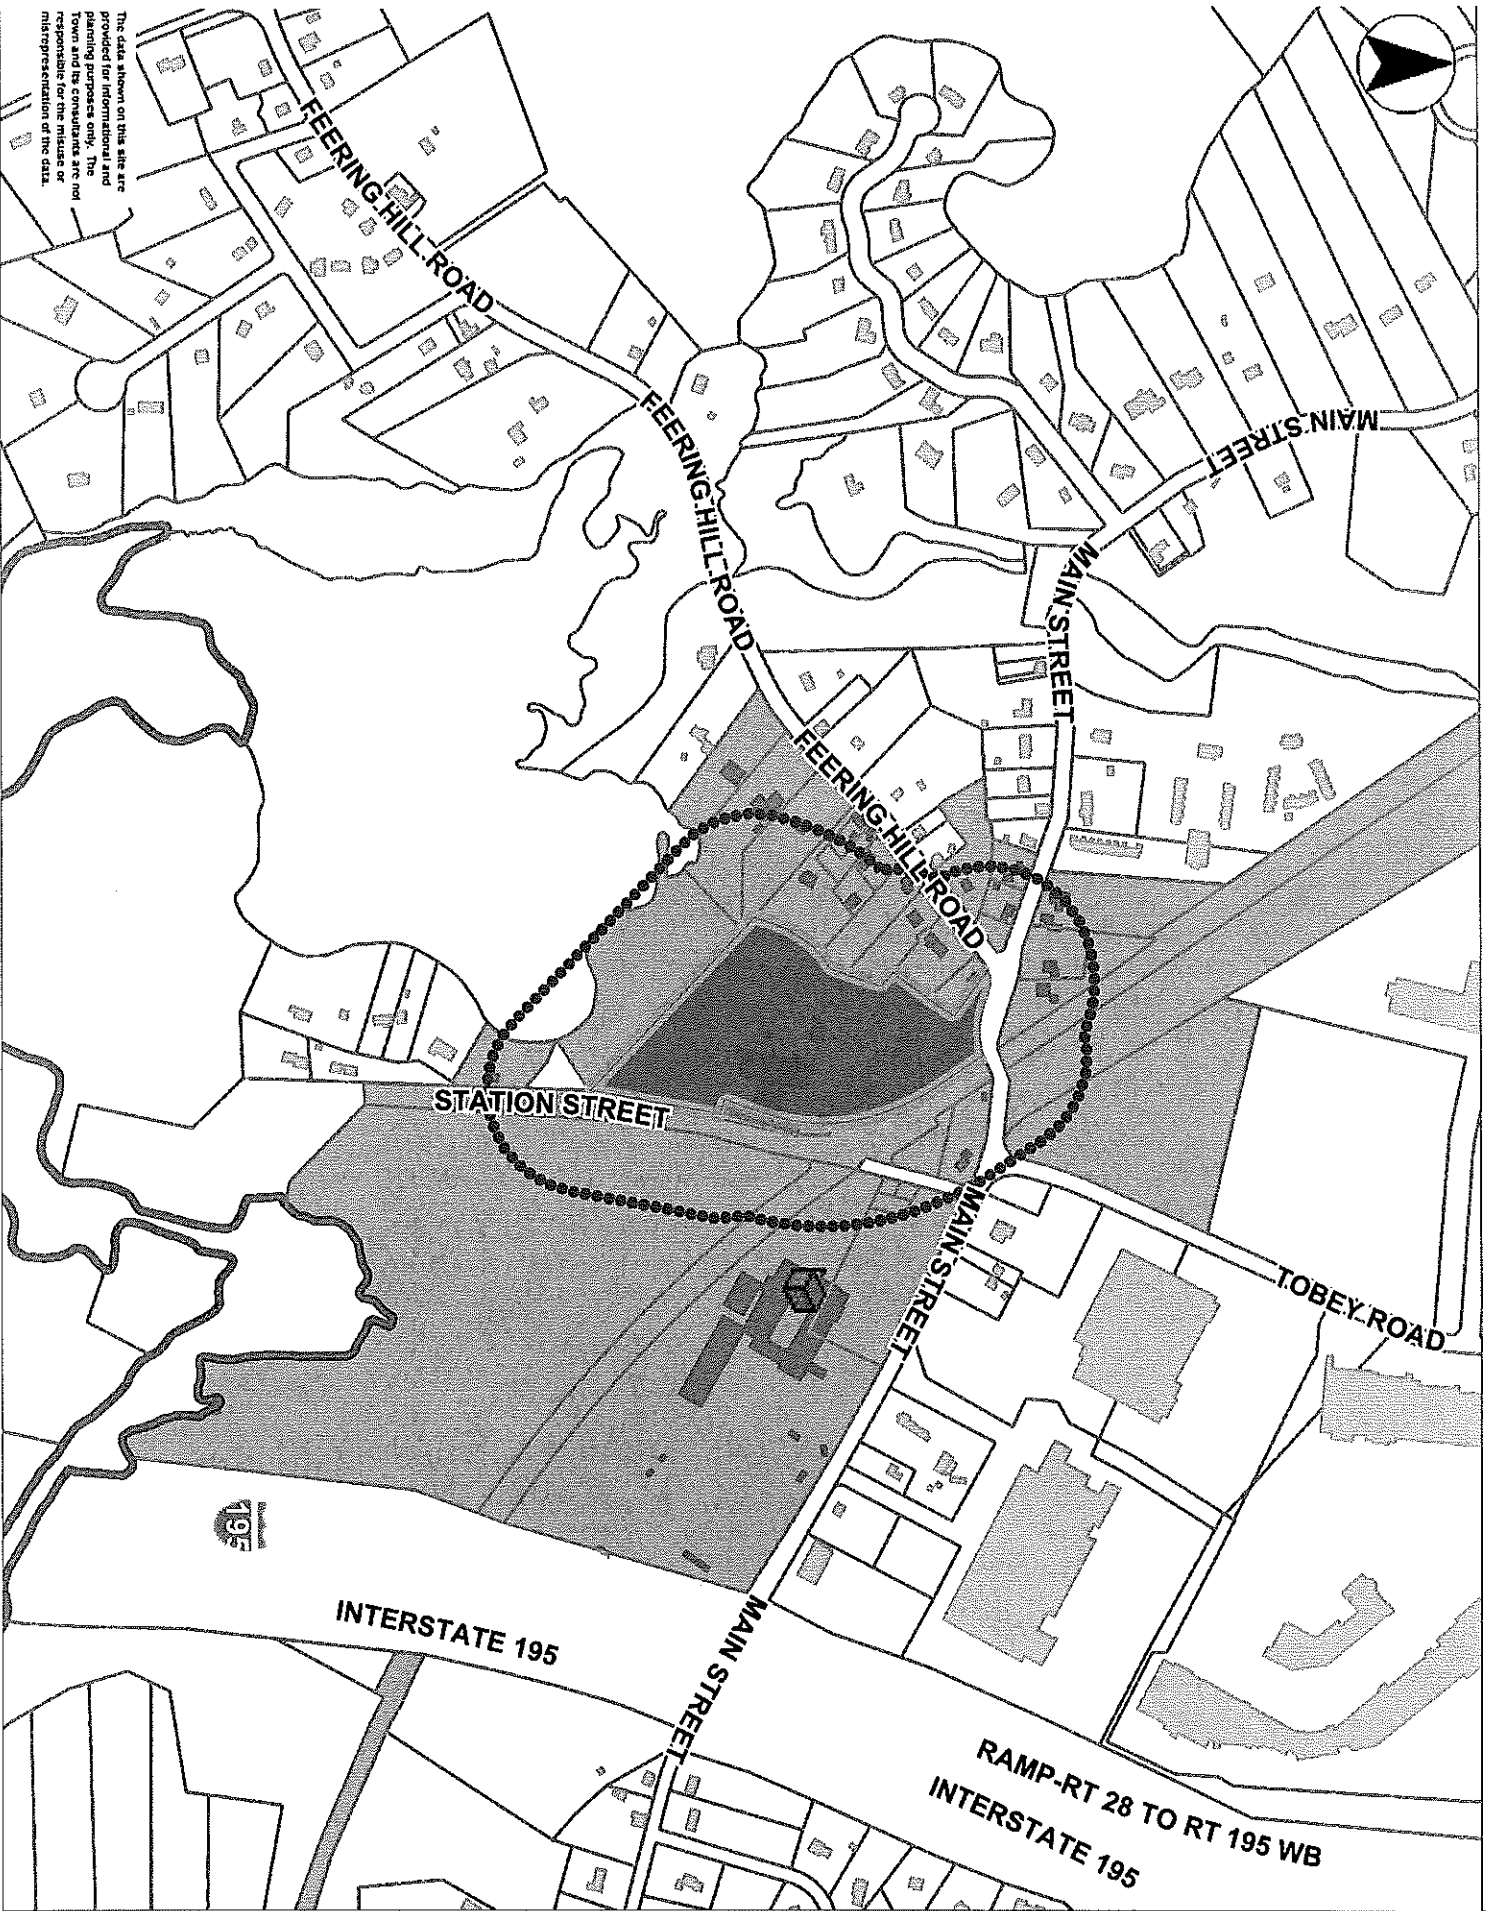

1600 ft
800

Printed on 05/03/2021 at 11:40 AM

MapsOnline by PeopleGIS

- MA Places:
  - Fire Station
  - Police Station
  - Town Hall
  - Public Library
  - School
- Buildings
- Parcels
- Town Boundary
- MA Highways
- US Highway
- Numbered Road
- Streets
- Bathymetry:
  - 0-5 ft
  - 5-10 ft
  - 10-15 ft
  - 15-20 ft
  - 20-30 ft
  - 30-40 ft
  - 40-50 ft
  - 50-60 ft
  - 60-70 ft
  - 70+ ft
- Abutting Town Labels
- Abutting Towns