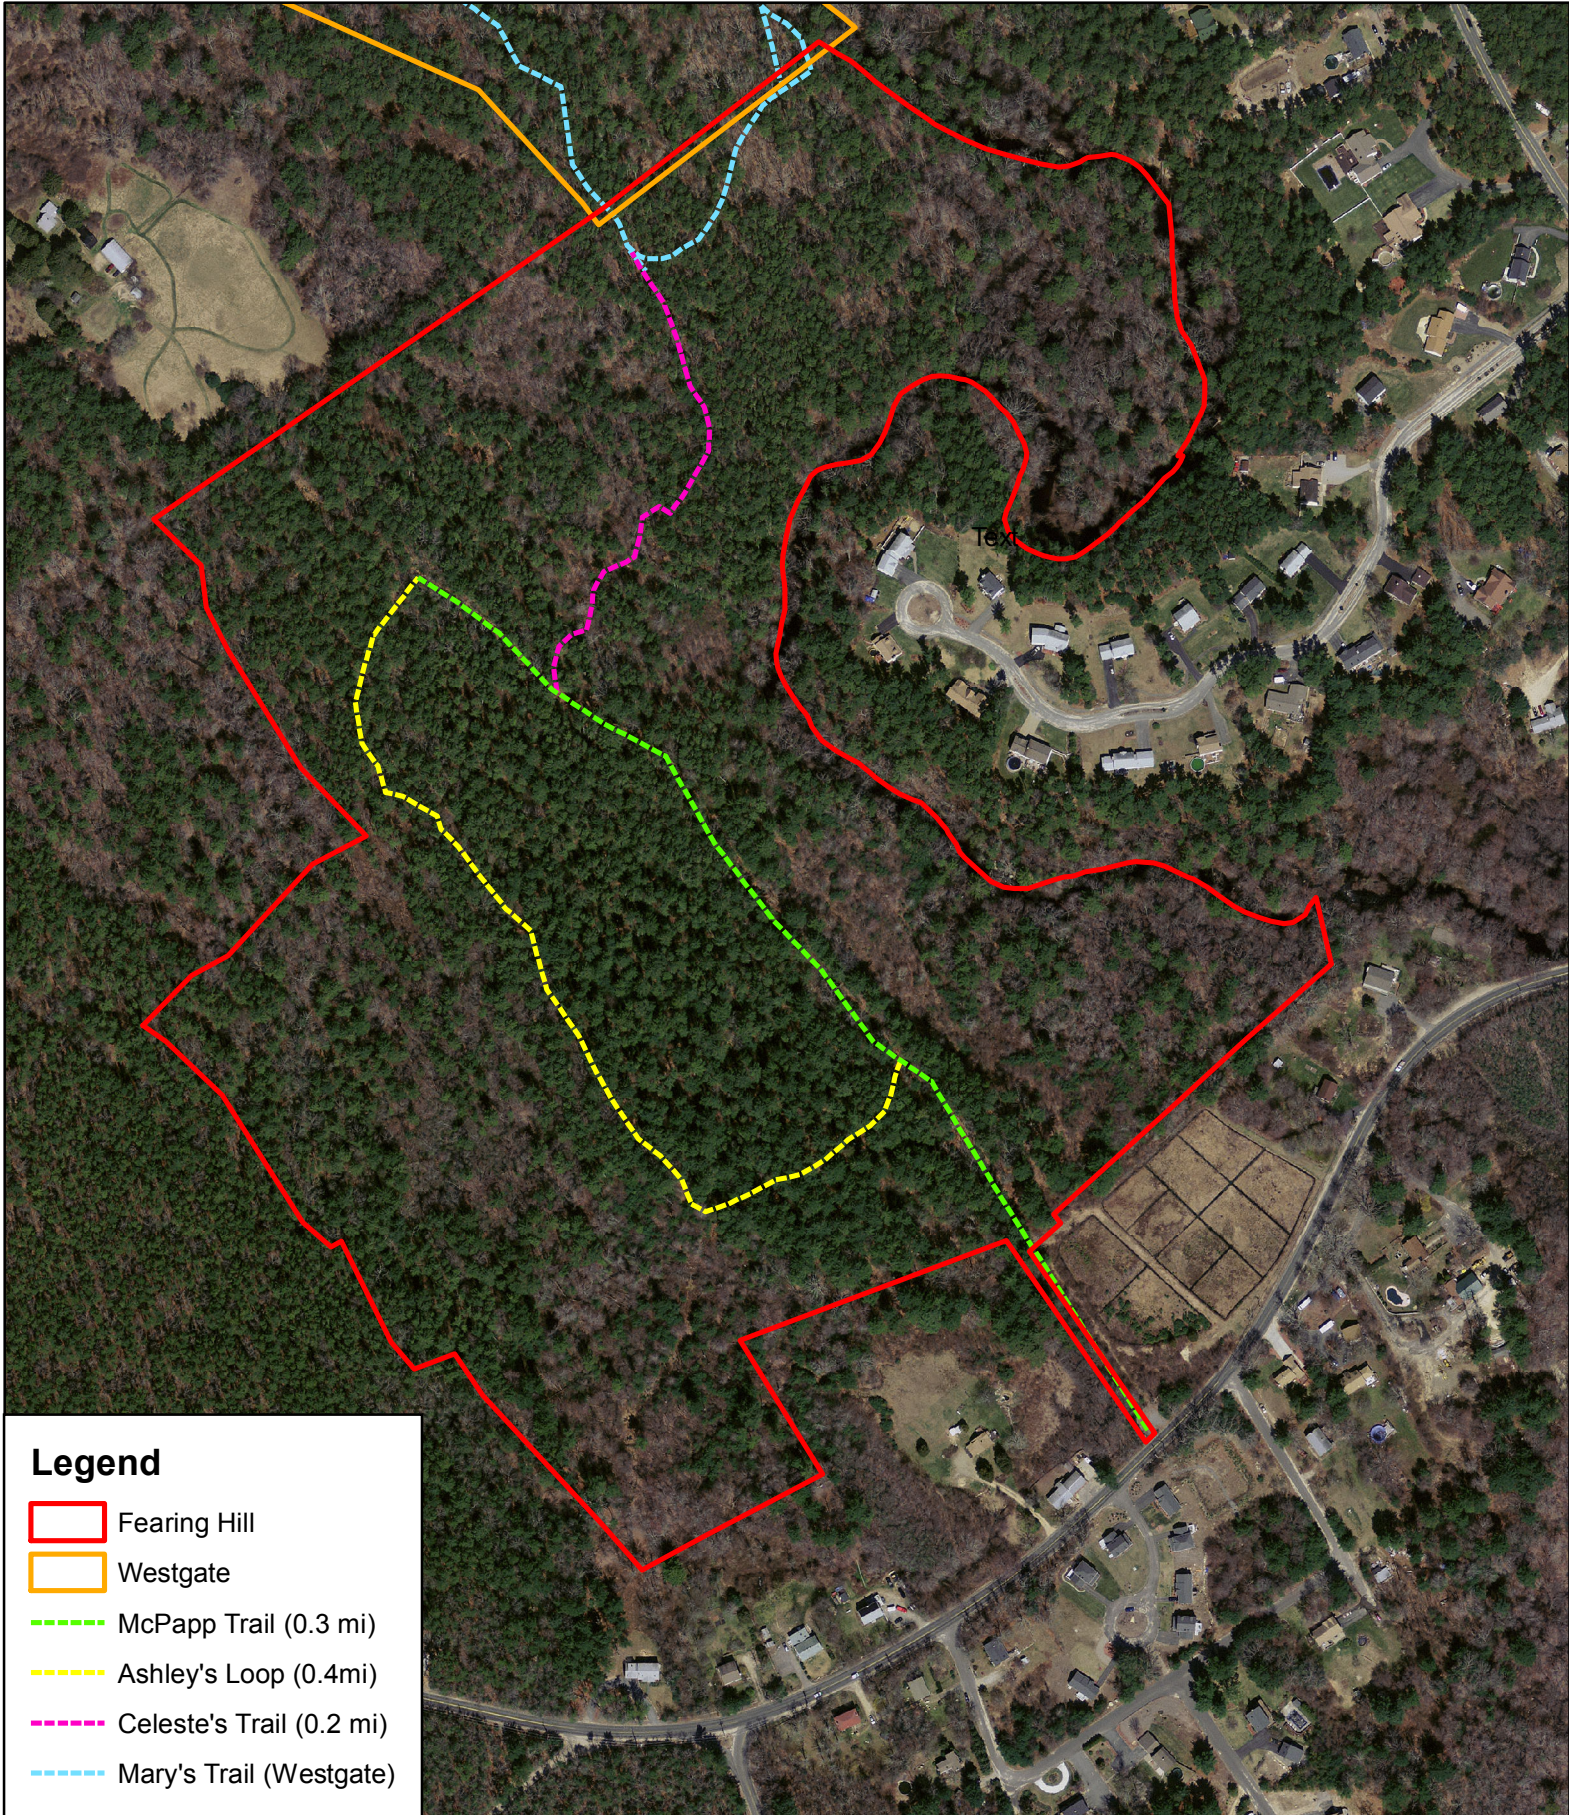

# Fearing Hill Conservation Area Trail Map

## Legend

-  Fearing Hill
-  Westgate
-  McPapp Trail (0.3 mi)
-  Ashley's Loop (0.4mi)
-  Celeste's Trail (0.2 mi)
-  Mary's Trail (Westgate)

390 195 0 390 Feet