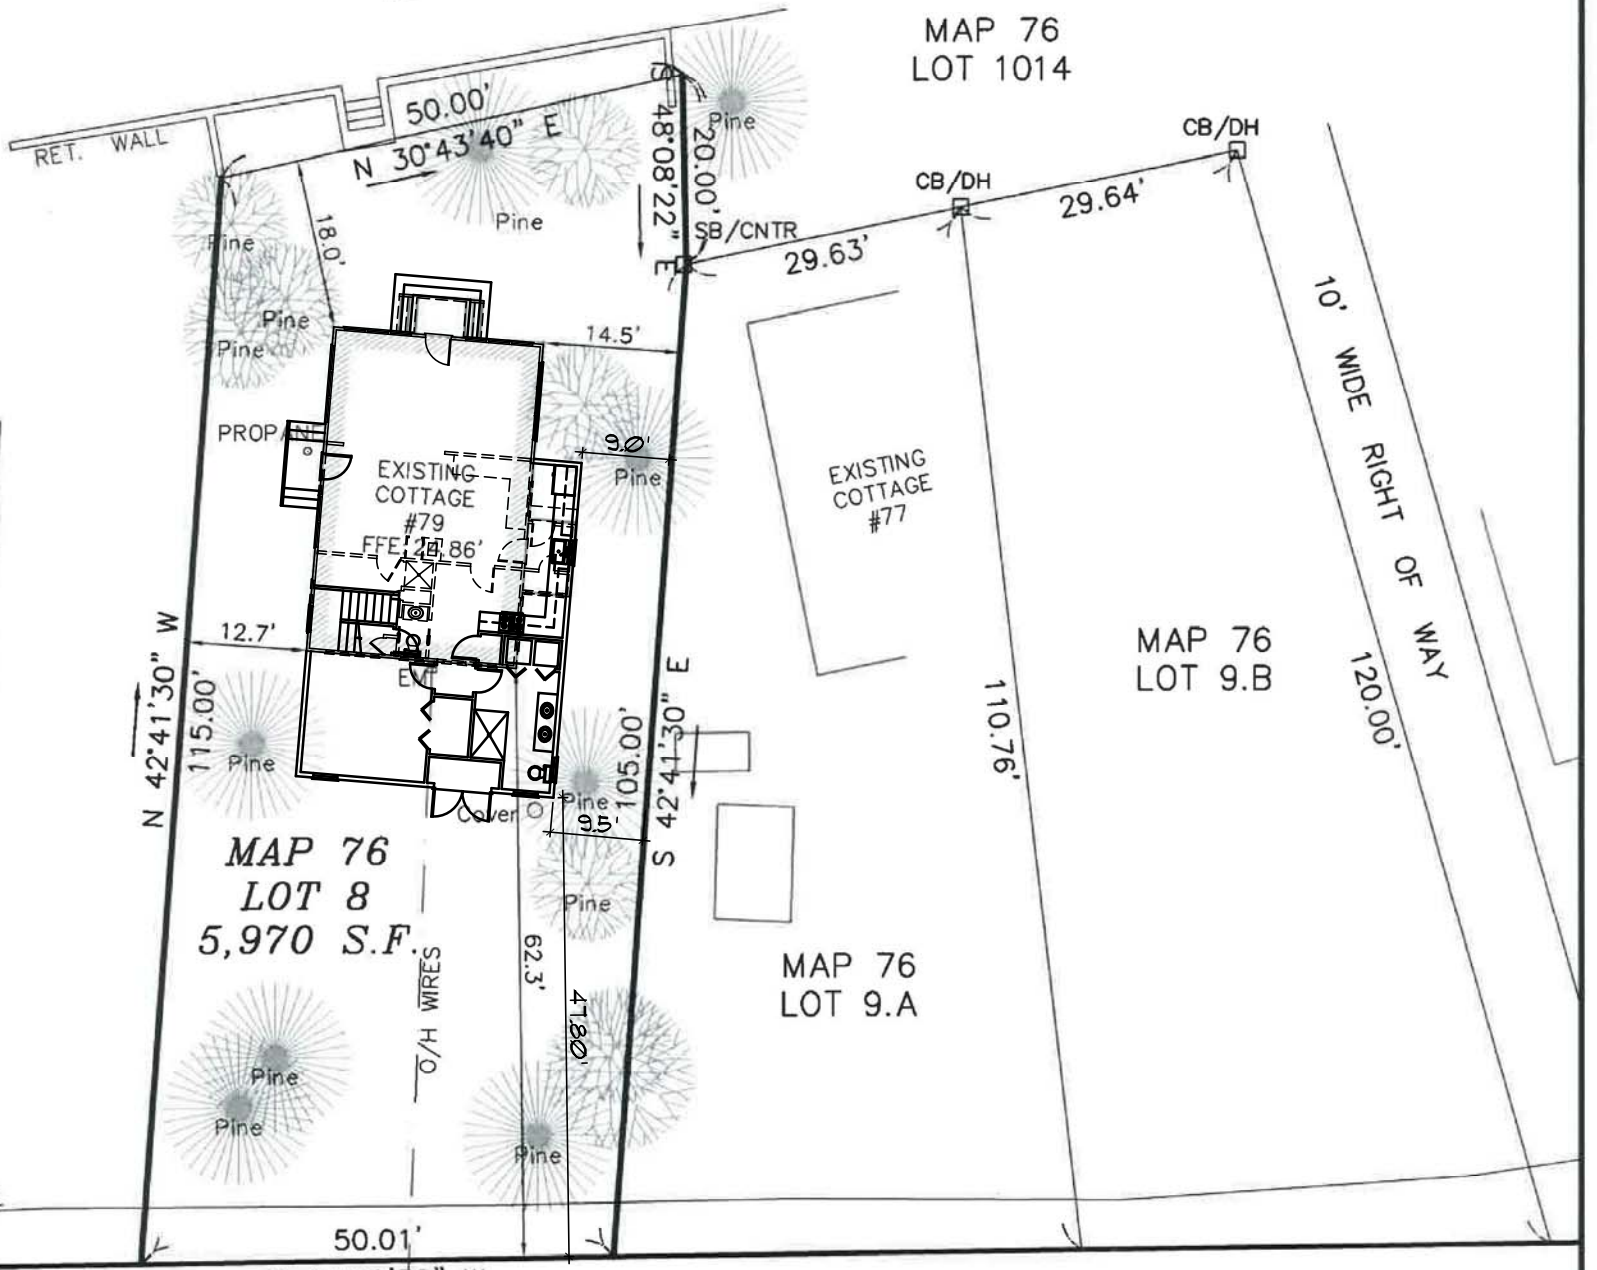

BLACKMORE POND

EDGE OF POND

BEACH AREA

MAP 76 LOT 1014

THIS PROPOSED SITE PLAN HAS BEEN GENERATED USING A CERTIFIED PLOT PLAN THAT WAS COMPLETED BY ZENITH LAND SURVEYORS, LLC LOCATED AT 1162 ROCKDALE AVE NEW BEDFORD, MA 02140 DATED SEPTEMBER 2, 2021

**PROPOSED SITE PLAN**  
SCALE: 1" = 20'-0"

ZONED: R60

PROPOSED SITE PLAN

79 BLACKMORE POND CIRCLE  
WEST WAREHAM, MA 02756