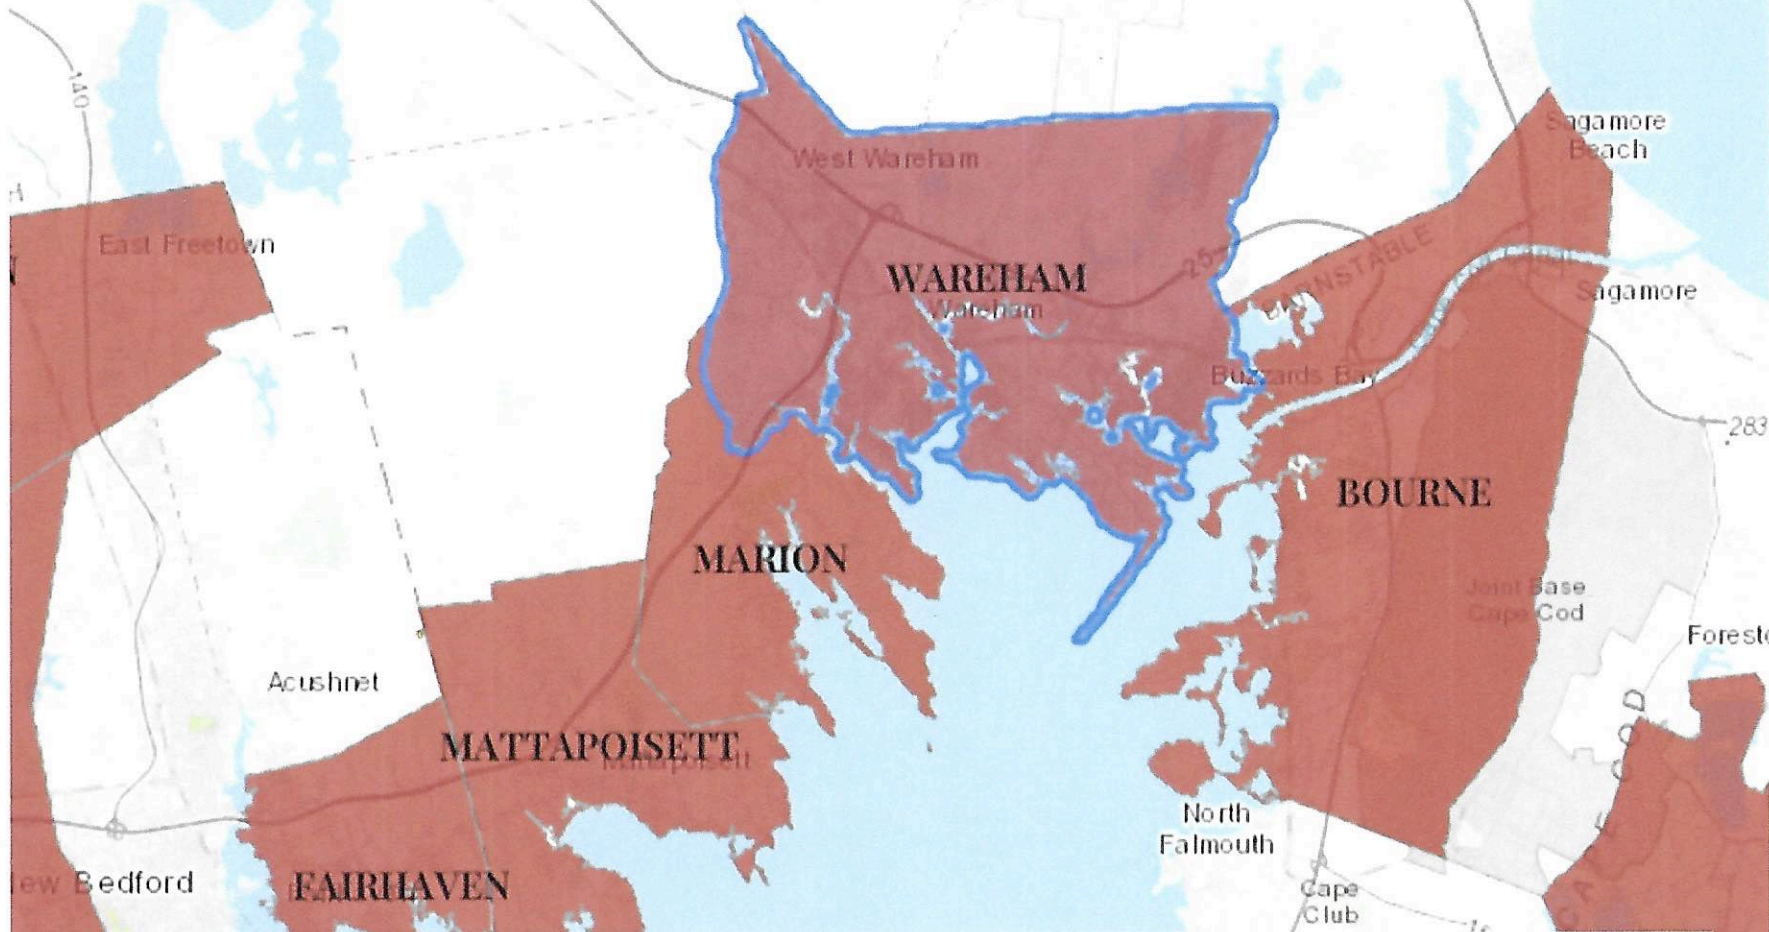

Clear Query/Map | Hide Table |

Terrapene carolina (Eastern Box Turtle)

Taxonomic Group: Reptile

MESA Status: Special Concern

City/Town	Most Recent Observation
Ware	2015
Wareham	2018
Wayland	2006
Webster	1994
Wellfleet	2020

Select a Species

Wareham State Forest

Wareham

WAREHAM

Current Selection: Northern Diamond-backed Terrapin - *Malaclemys terrapin*

Taxonomic Group: Reptile

MESA Status: Threatened

Most Recent Observation: 2017

Common Name	Scientific Name	Taxonomic Group	MESA Status	Most Recent Obs.
American Waterwort	<i>Elatine americana</i>	Vascular Plant	Endangered	1980
Bald Eagle	<i>Haliaeetus leucocephalus</i>	Bird	Threatened	2020