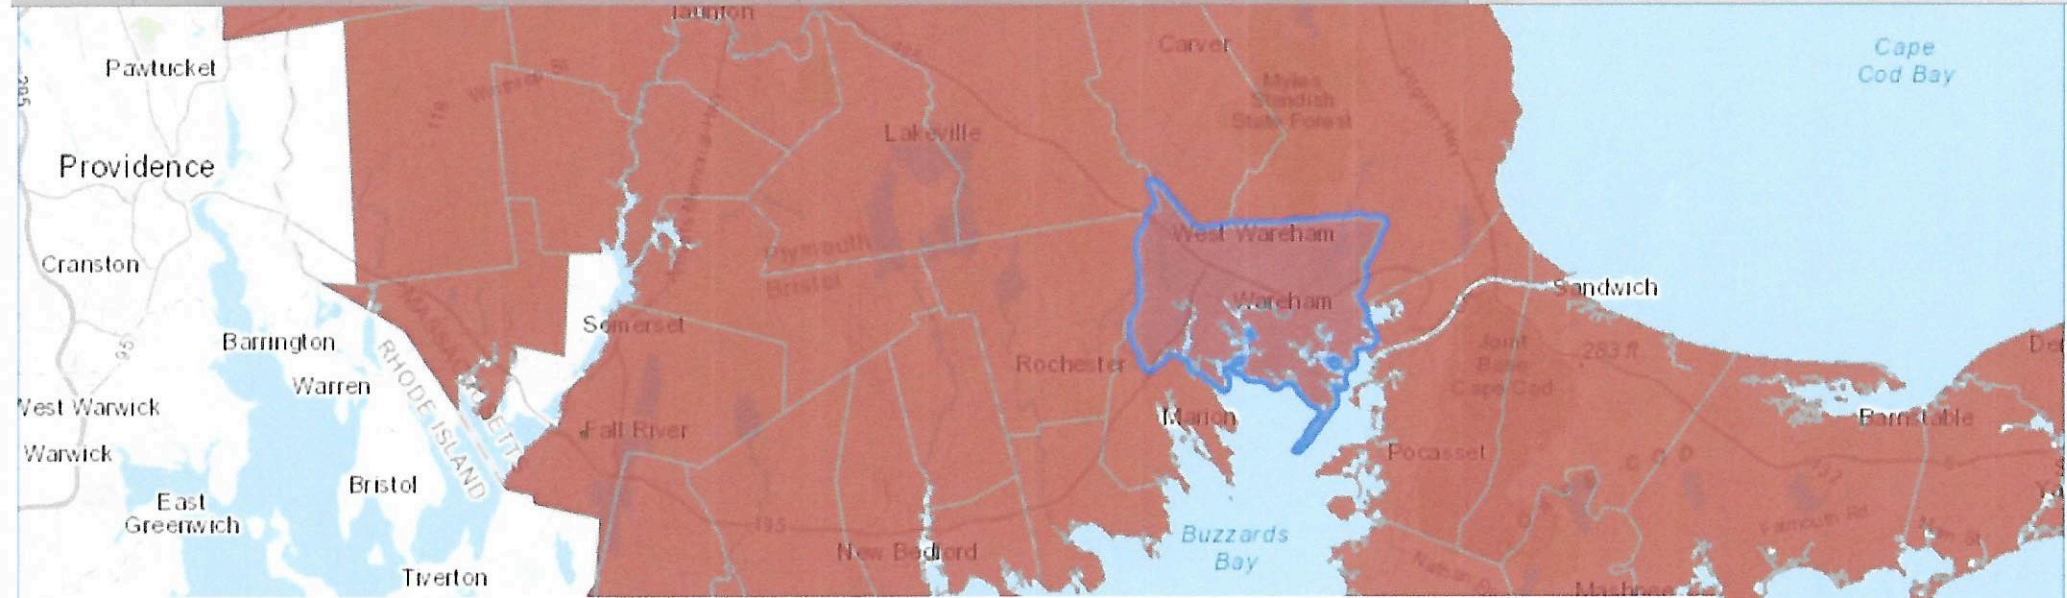

Pseudemys rubriventris (Northern Red-bellied Cooter)

Taxonomic Group: Reptile

MESA Status: Endangered

City/Town

Most Recent Observation

Plymouth	2020
Raynham	2009
Rochester	2012
Taunton	2015
Wareham	2020
Freetown	2017

Clear Query/Map | Hide Table |

Terrapene carolina (Eastern Box Turtle)

Taxonomic Group: Reptile

MESA Status: Special Concern

City/Town	Most Recent Observation
Ware	2015
Wareham	2018
Wayland	2006
Webster	1994
Wellfleet	2020