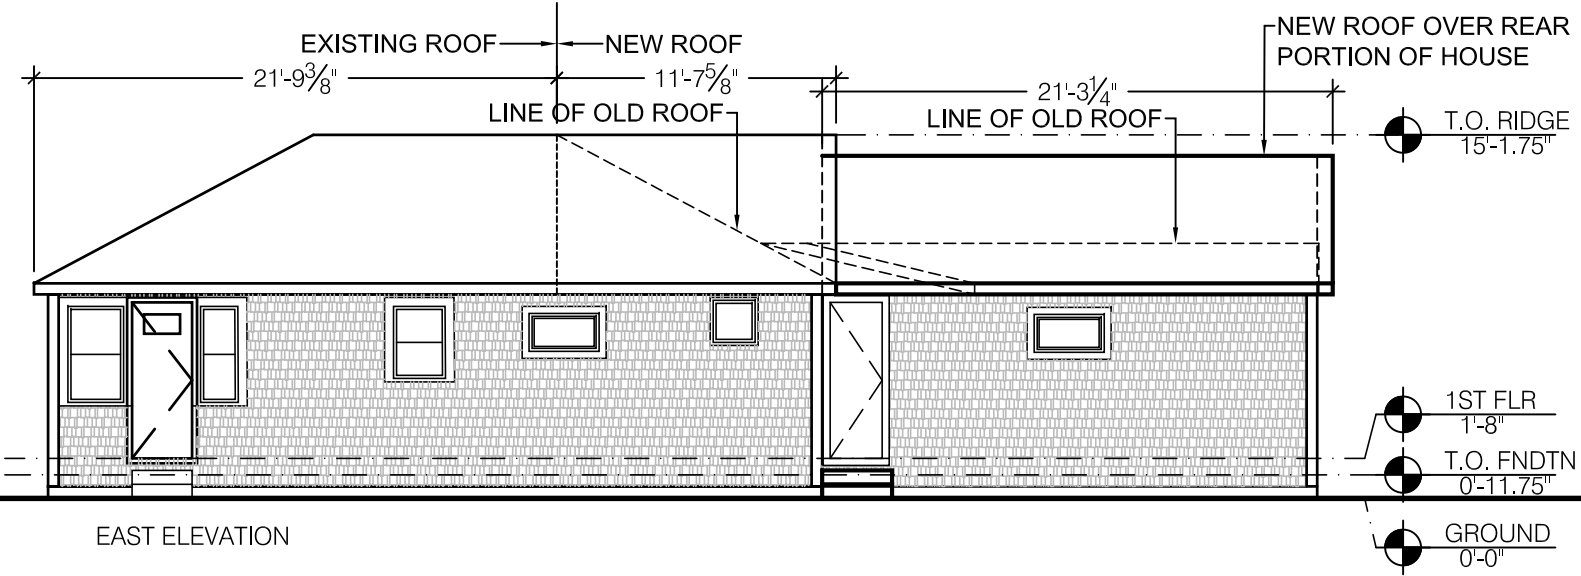

NORTH ELEVATION

EAST ELEVATION

EL-2

PROJECT
Rowan Residence Renovation

6 Connehassett Rd
Wareham MA 02571

Scale: 1/8" = 1'-0"

Issued: 08.30.22

Job No.: 22102