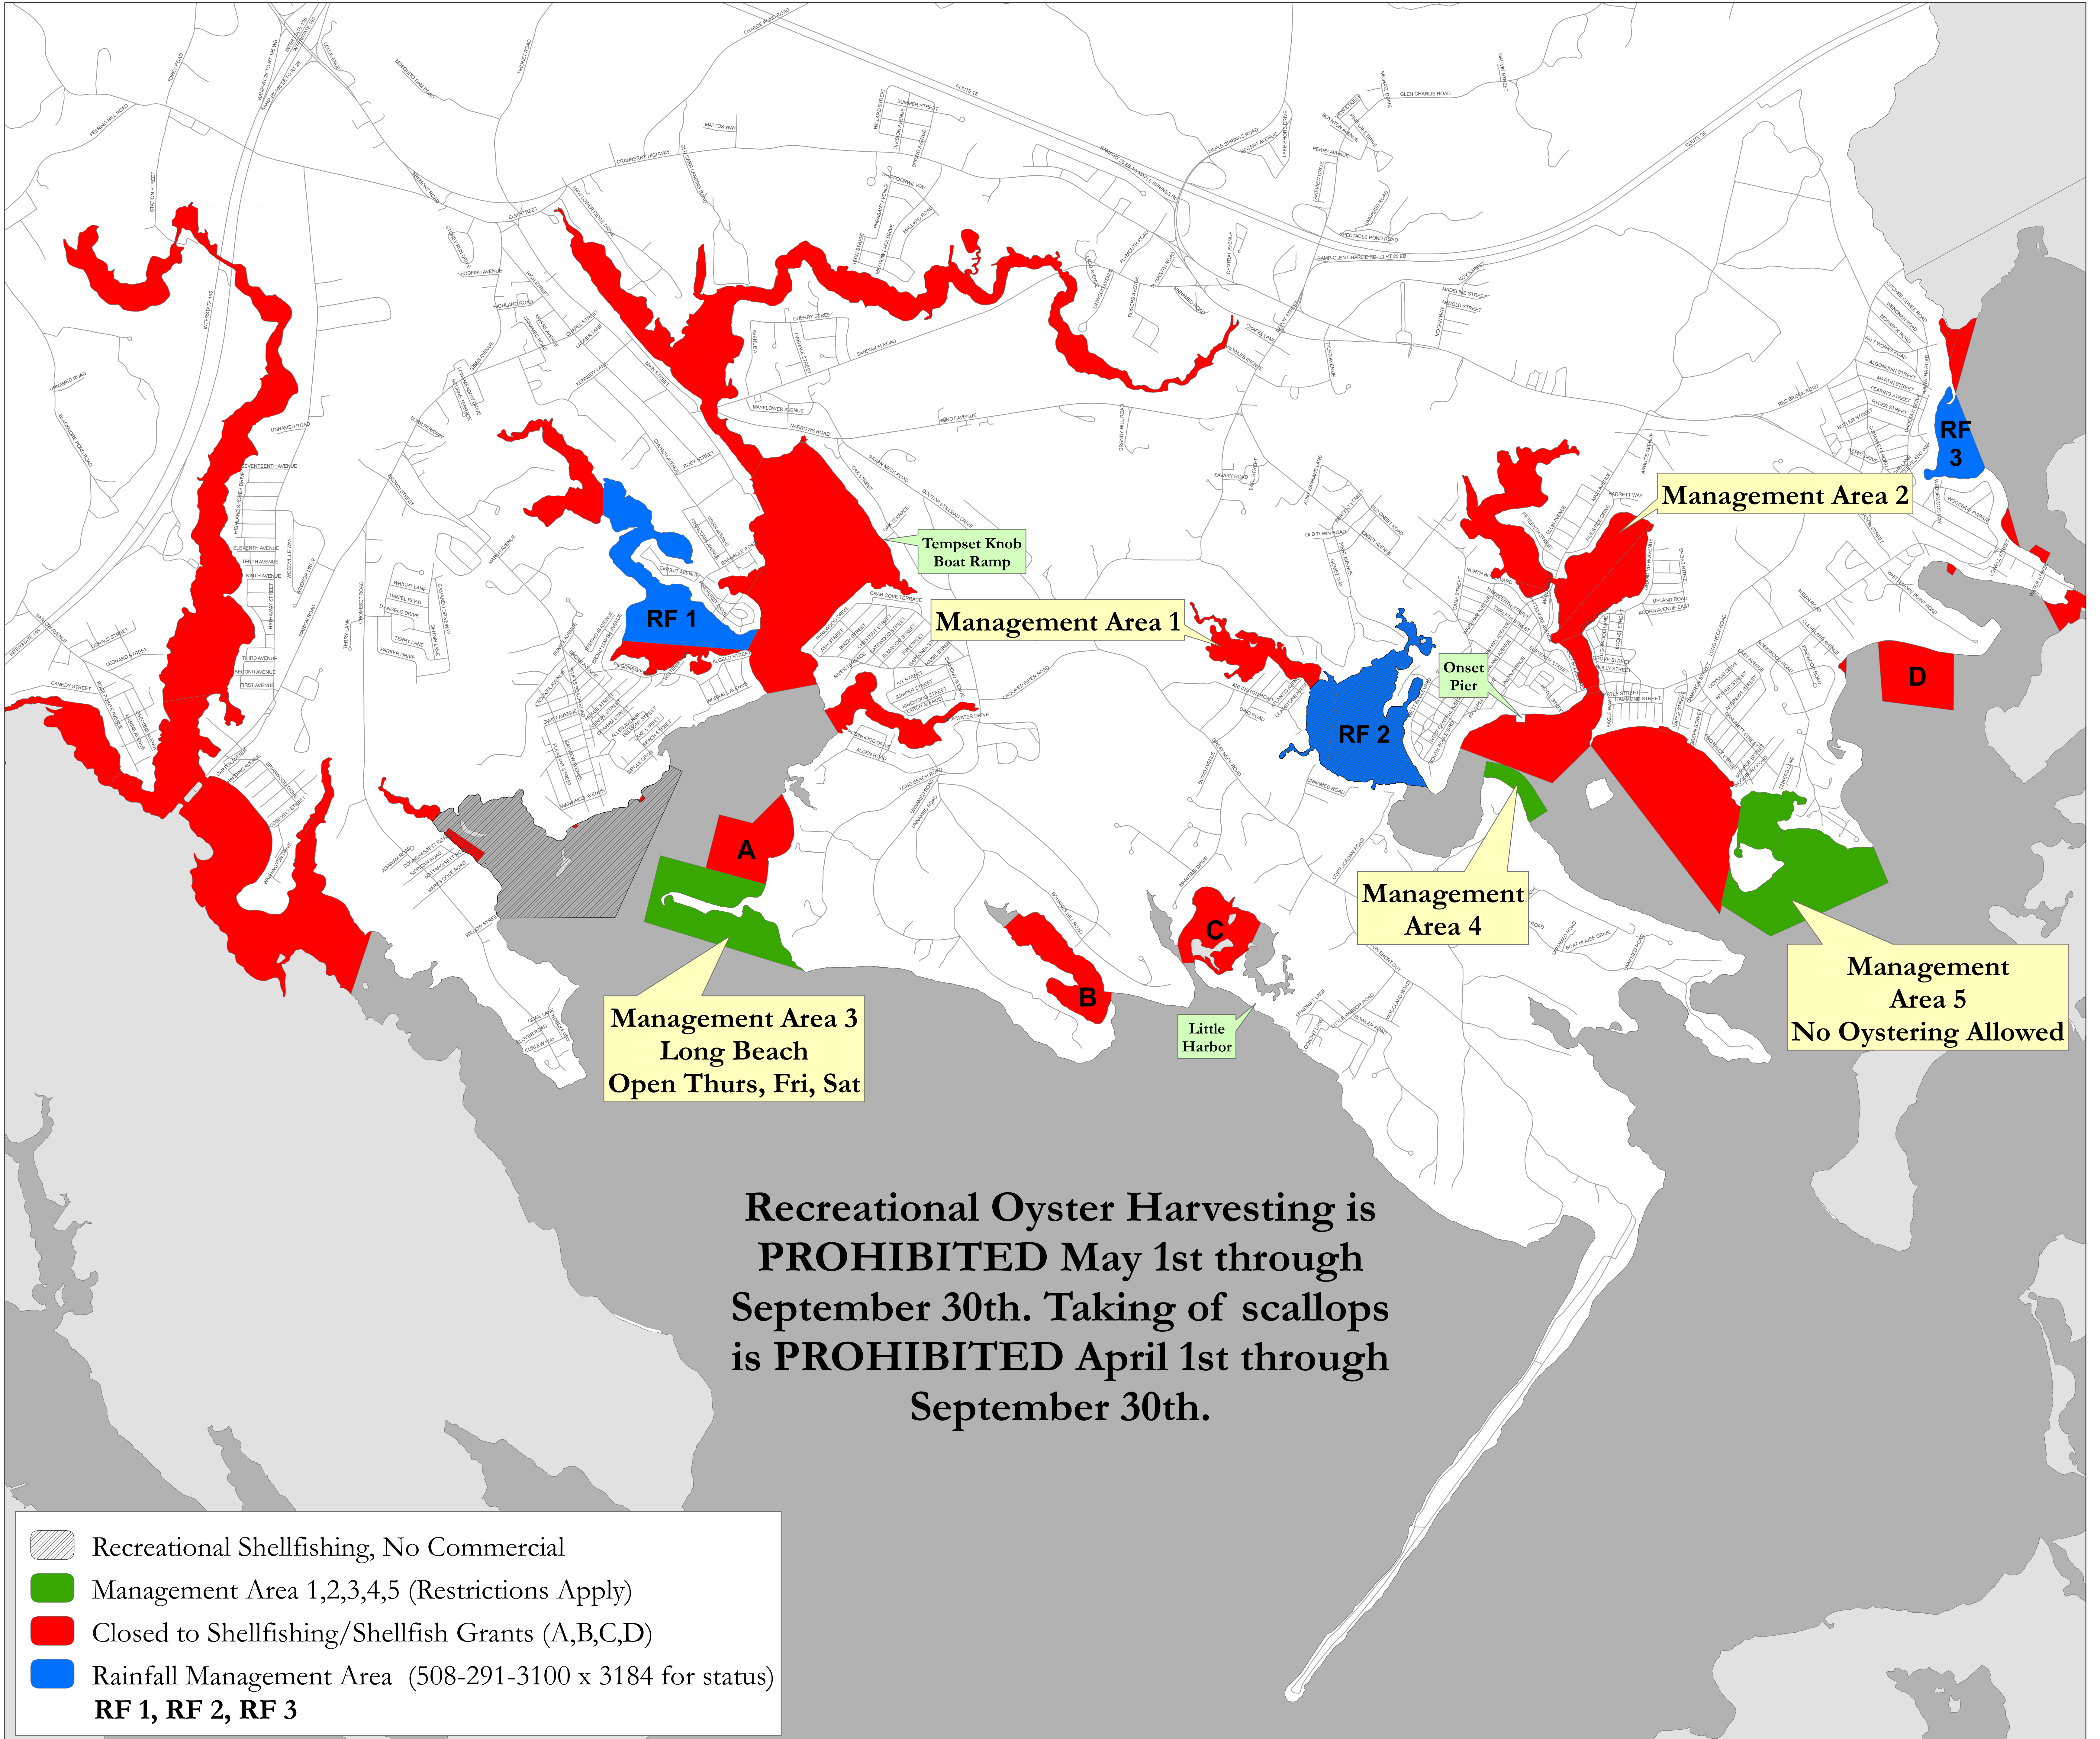

# Town of Wareham Shellfish Bed Status - May 1

**Recreational Oyster Harvesting is PROHIBITED May 1st through September 30th. Taking of scallops is PROHIBITED April 1st through September 30th.**

-  Recreational Shellfishing, No Commercial
-  Management Area 1,2,3,4,5 (Restrictions Apply)
-  Closed to Shellfishing/Shellfish Grants (A,B,C,D)
-  Rainfall Management Area (508-291-3100 x 3184 for status) RF 1, RF 2, RF 3